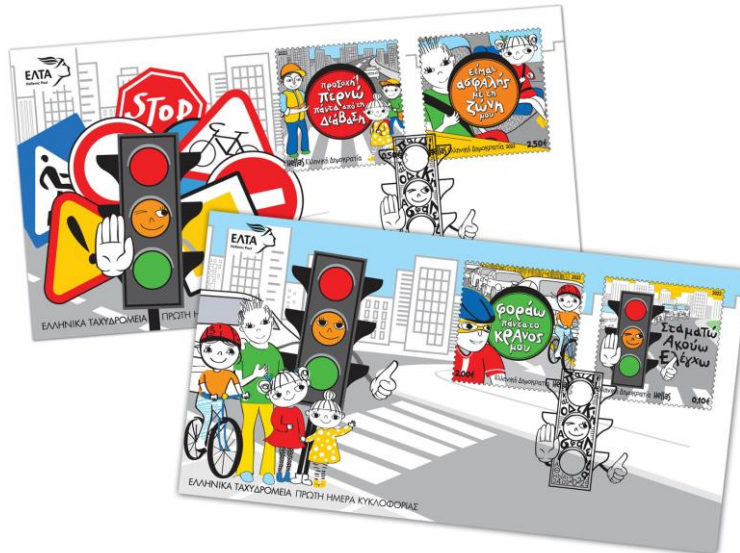

Barcode: 5205344165360

3.2 Numbered Set Packs in a limited edition of 400. They will be priced at **twenty euros (20,00 €)**, including 24% VAT (16,13 € + 3,87 €). In parts of Greece with a reduced rate of VAT, the price of the album will be eighteen euros and eighty seven cents (18,87 €) including 17% VAT (16,13 € + 2,74 €).